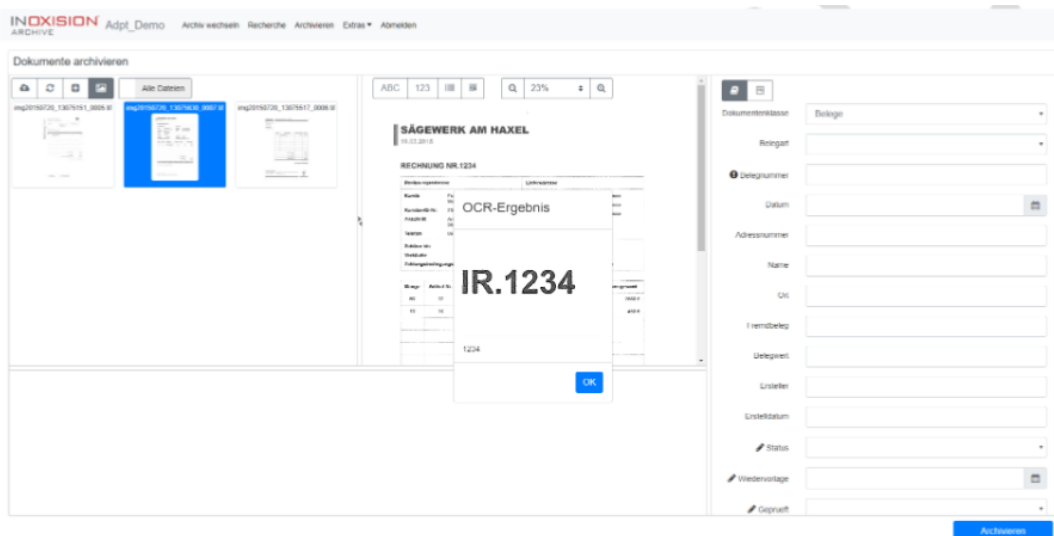

Lassen Sie sich Ihr Archiv in Explorer-Ansicht darstellen und finden alles übersichtlich in der gewohnten Baumstruktur wieder.

Und auch in unseren inoxisionARCHIVEwebclient steht die OCR-Erkennung zur Verfügung

inoxisionARCHIVEwebclient – Ihr Archiv im Browser